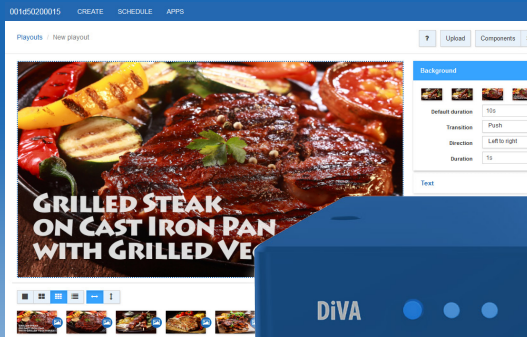

# Create. Schedule.

Built-in web-based tools with  
ready to use Playouts and Apps  
for a single horizontal or vertical screen.